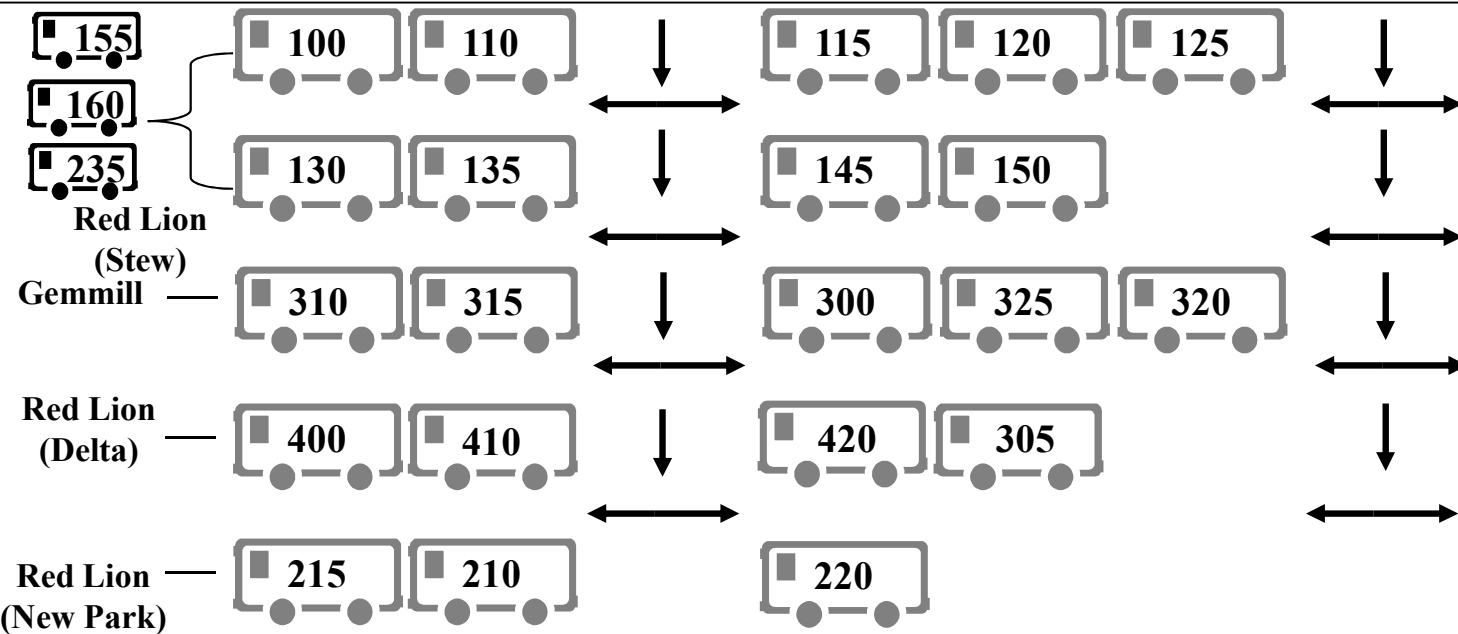

ADMINISTRATION
BUILDING

NO VEHICLES
ARE TO BE
PARKED HERE!!!

“AM” Parent Drop Off Location

Admin
Parking

SEMS

Student
Entrance

Teacher Parking

BUS TRAFFIC ONLY
FROM 7:00-7:30 A.M. AND
2:00-2:30 P.M.

Entrance
& Exit

To K-D

To SEIS

Exit

BACK OF KENNARD-DALE HIGH SCHOOL

CAFETERIA

LOCKER ROOMS

STUDENT EXIT

GYM

STUDENT EXIT

TEACHER PARKING