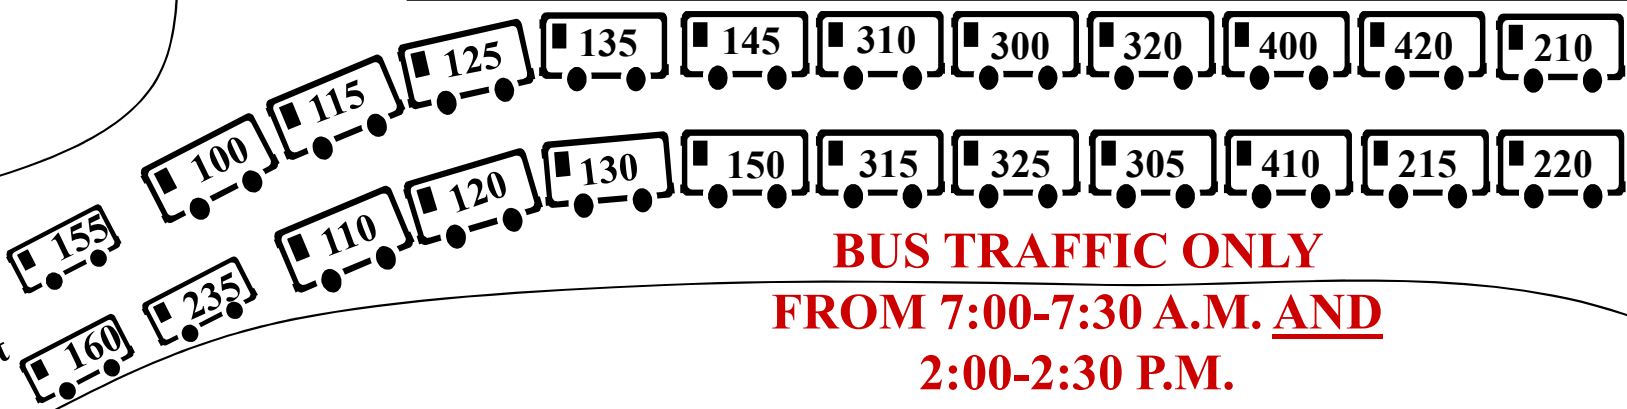

ADMINISTRATION
BUILDING

NO VEHICLES
ARE TO BE
PARKED HERE!!!

“AM” Parent Drop Off Location

Admin
Parking

SEMS

Student
Entrance

Teacher Parking

BUS TRAFFIC ONLY
FROM 7:00-7:30 A.M. AND
2:00-2:30 P.M.

Entrance
& Exit

To K-D

To SEIS

Exit

BACK OF KENNARD-DALE HIGH SCHOOL

CAFETERIA

LOCKER ROOMS

STUDENT EXIT

GYM

STUDENT EXIT

TEACHER PARKING